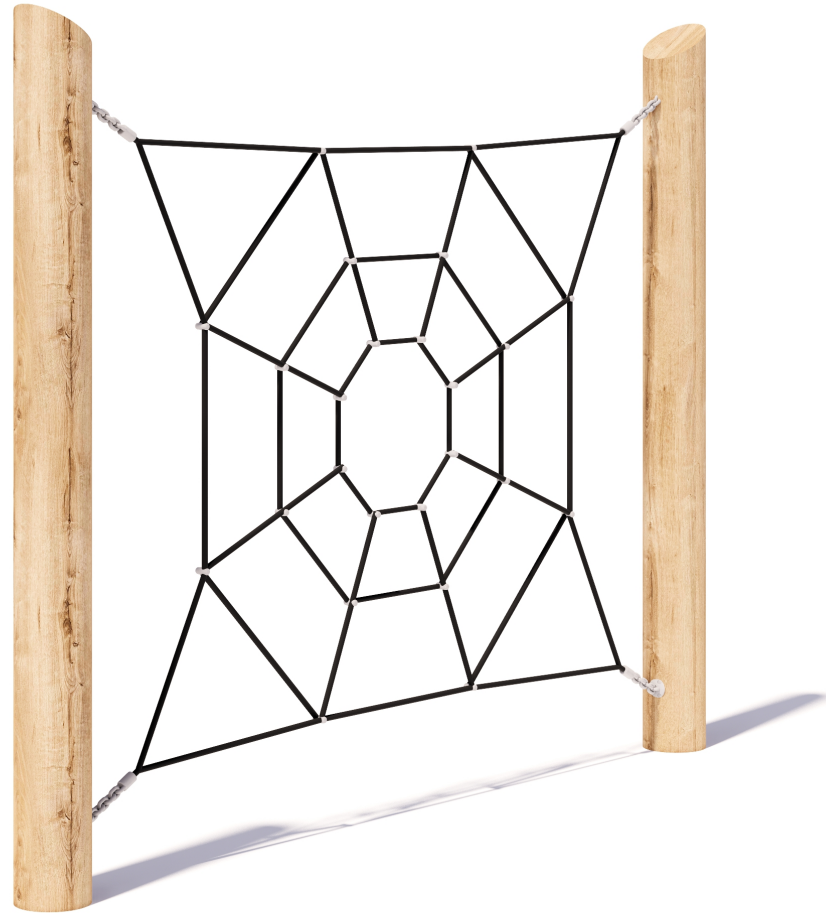

Product Sheet  
Spider Web  
CN-1005

CRITICAL  
FALL HEIGHT  
2.4m

TOTAL  
HEIGHT  
2.65m

RECOMMENDED  
SURFACING  
30m<sup>2</sup>

RECOMMENDED  
AGE  
3+

RECOMMENDED  
USERS  
1-6

NZS 5828:2015

Product Sheet  
**Spider Web**  
 CN-1005