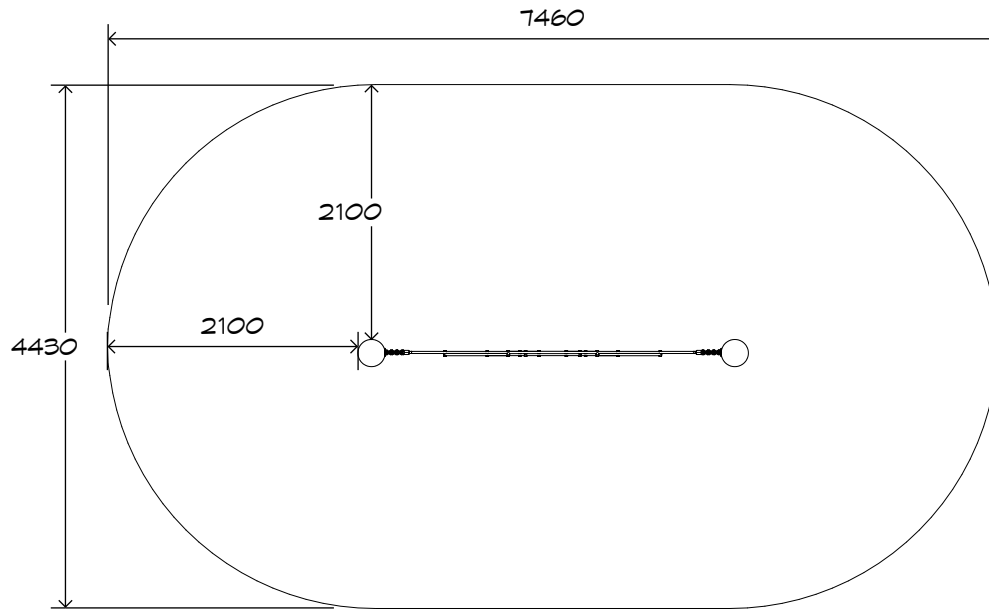

Product Sheet  
Spider Web  
CN-1005

CRITICAL  
FALL HEIGHT  
2.4m

TOTAL  
HEIGHT  
2.65m

RECOMMENDED  
SURFACING  
30m<sup>2</sup>

RECOMMENDED  
AGE  
3+

RECOMMENDED  
USERS  
1-6

NZS 5828:2015

Product Sheet  
**Spider Web**  
 CN-1005