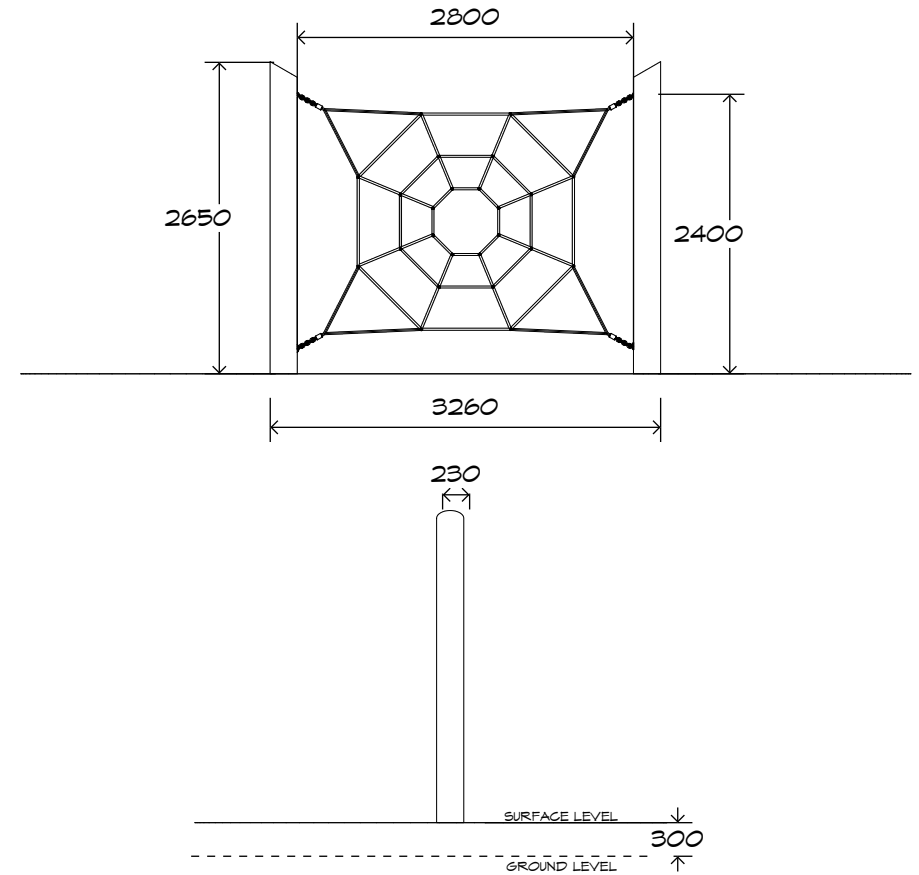

Product Sheet  
Spider Web  
CN-1005

CRITICAL  
FALL HEIGHT  
2.4m

TOTAL  
HEIGHT  
2.65m

RECOMMENDED  
SURFACING  
30m<sup>2</sup>

RECOMMENDED  
AGE  
3+

RECOMMENDED  
USERS  
1-6

NZS 5828:2015

Product Sheet  
**Spider Web**  
 CN-1005